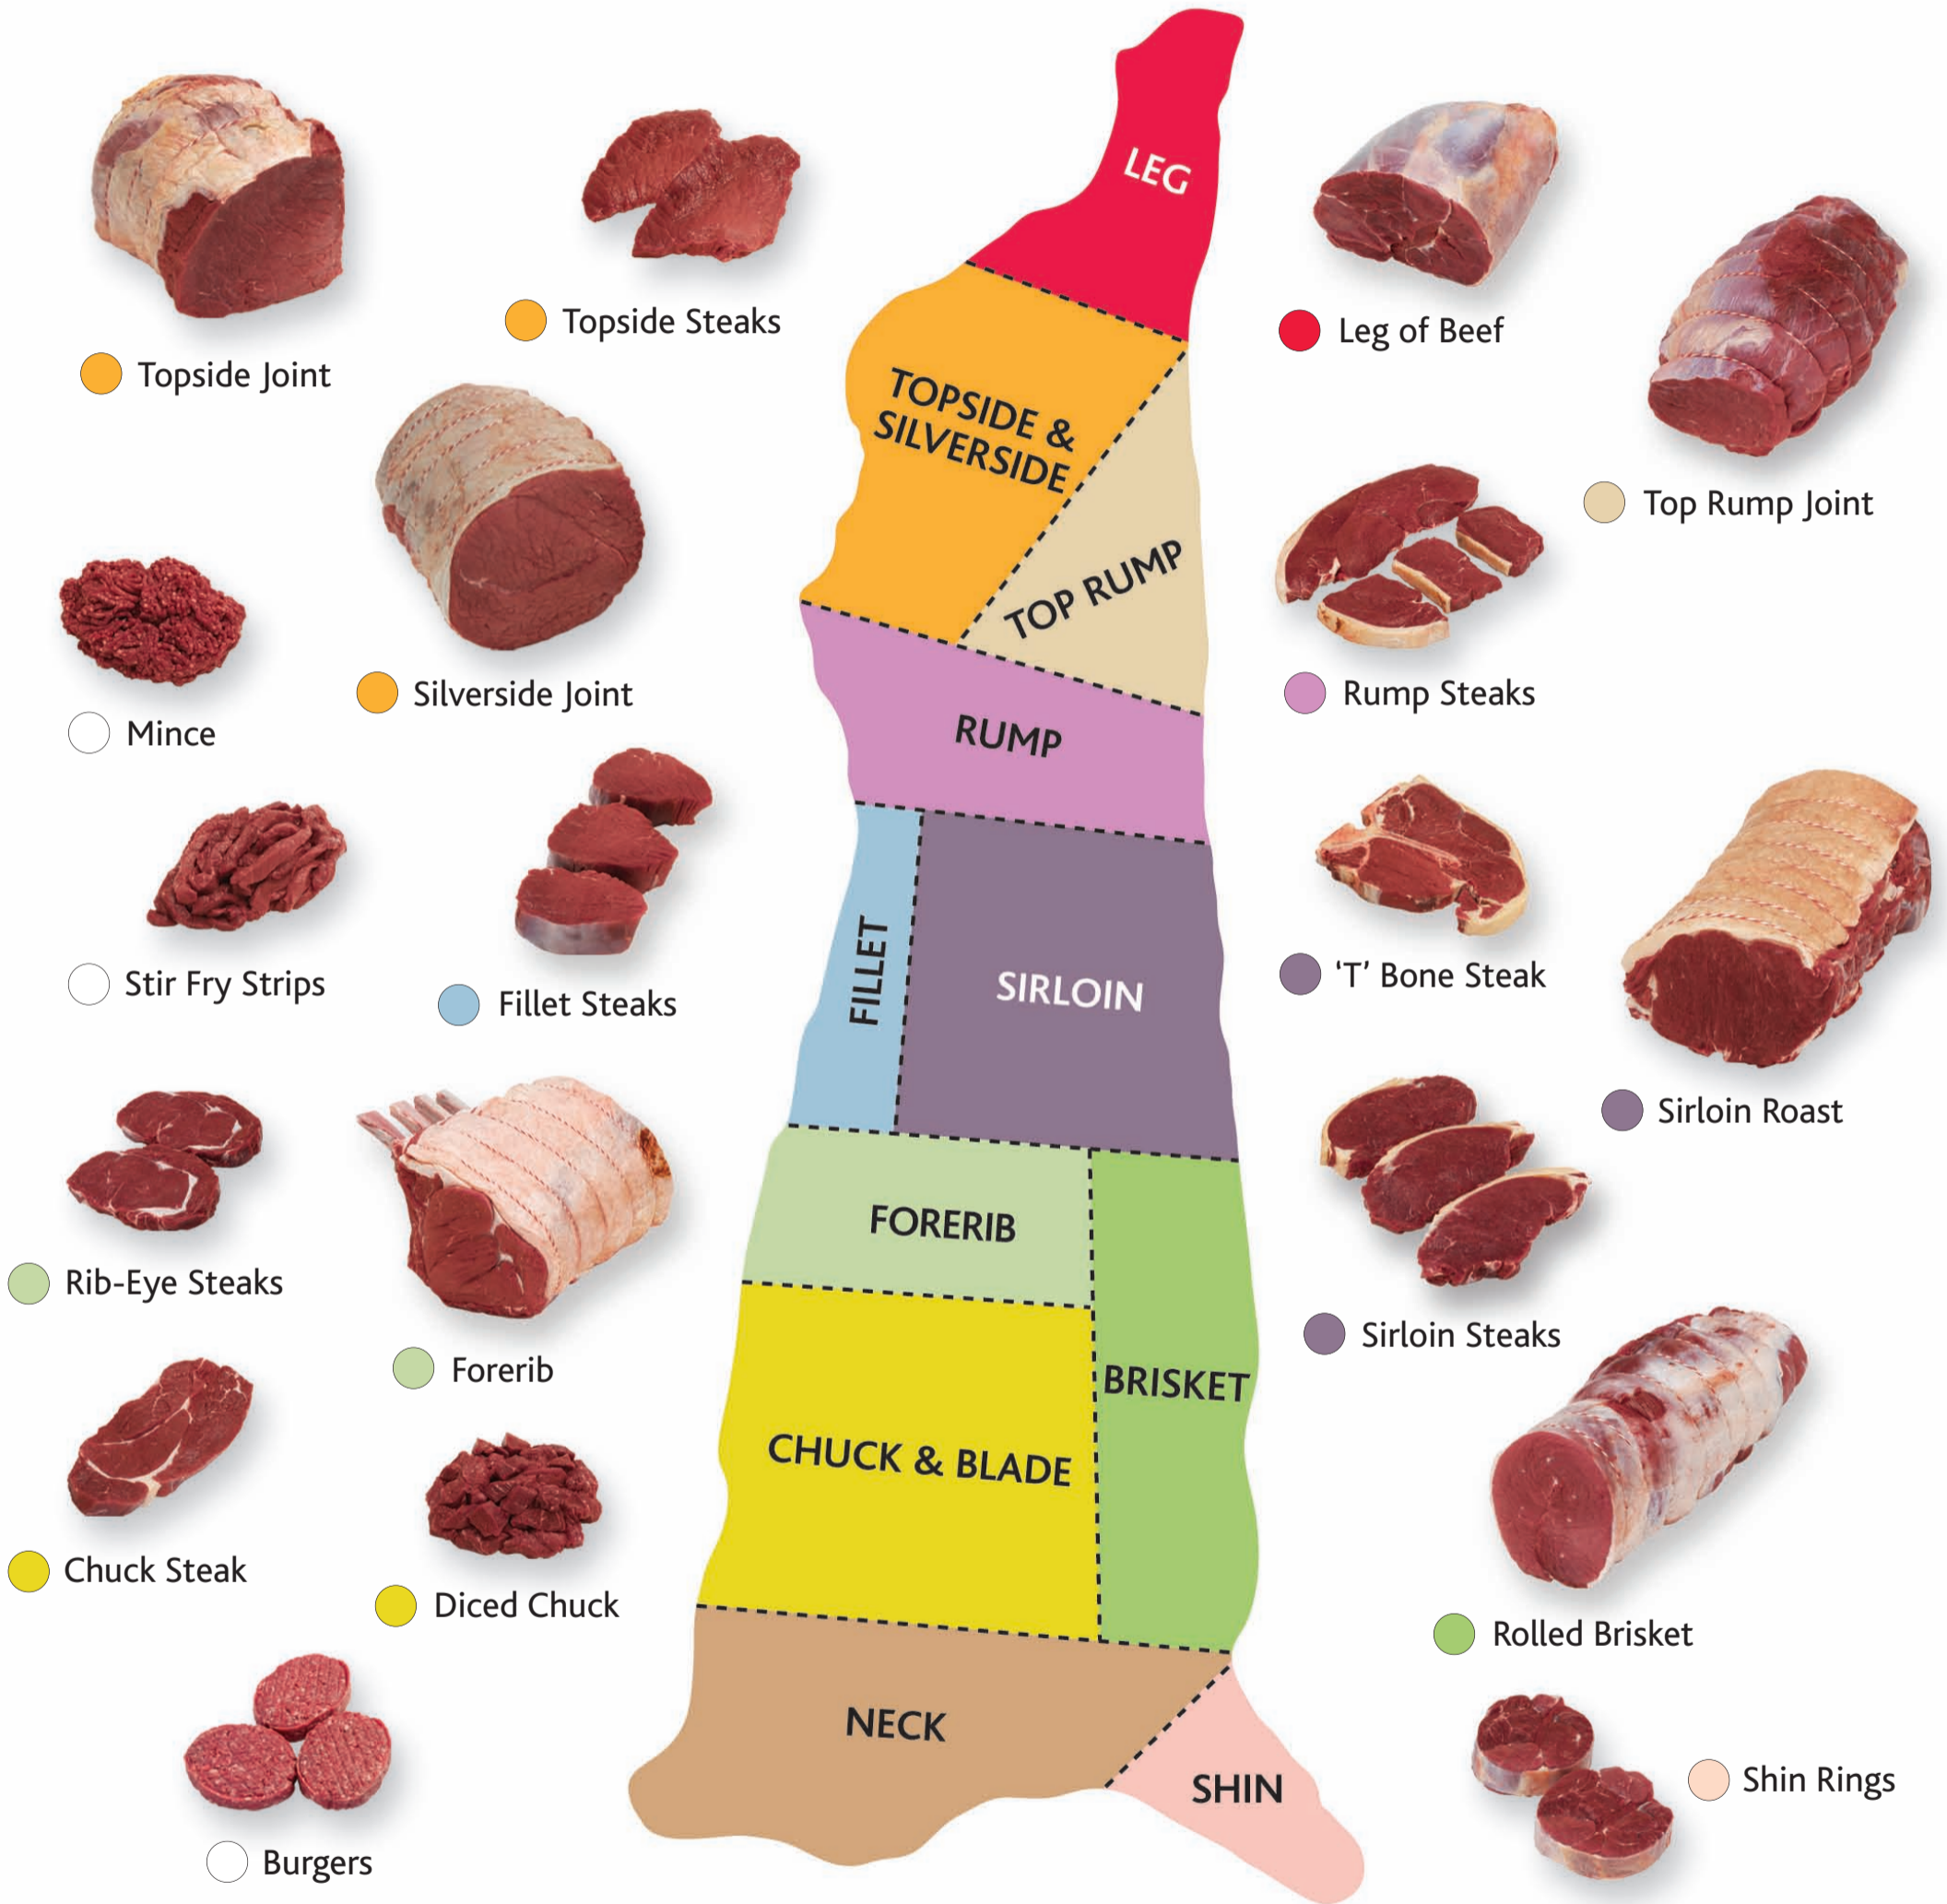

Get to know your Welsh Beef Cuts

This chart has received funding through the Rural Development Plan For Wales 2007-2013

For news, information and recipes visit eatwelshbeef.com